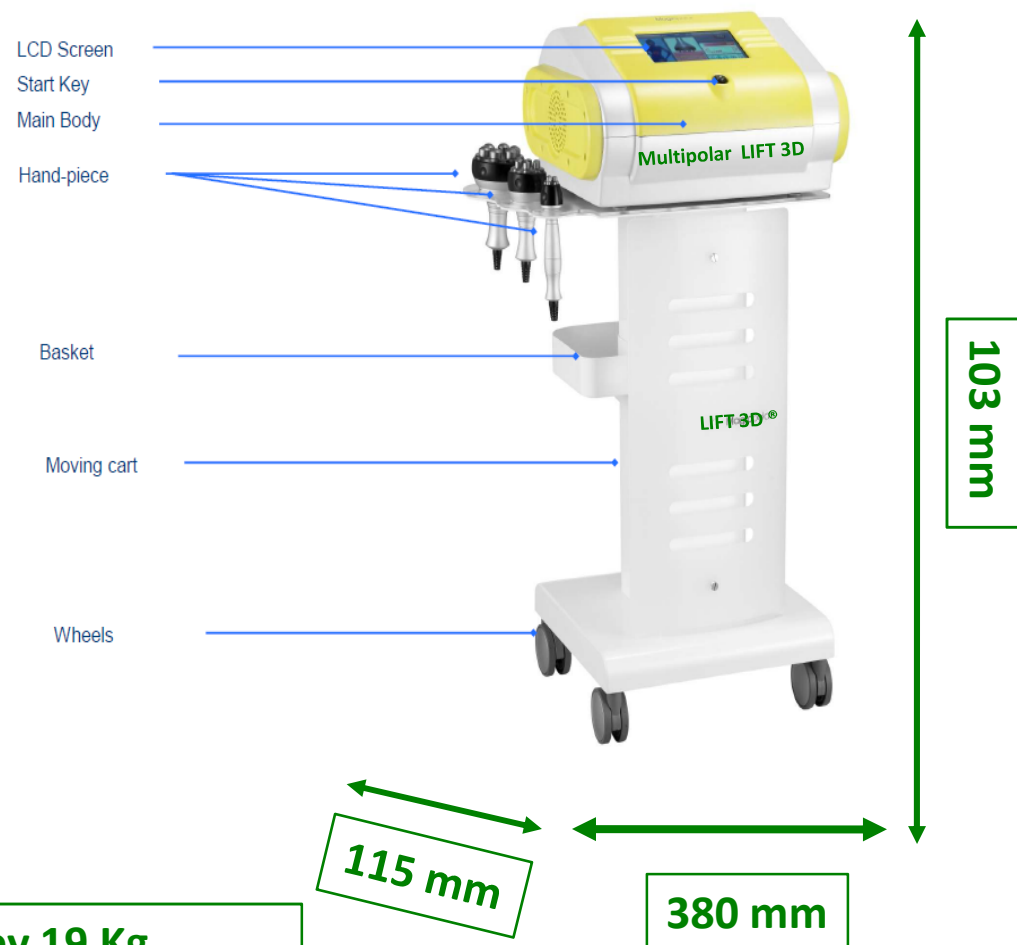

MULTIPOLAR RF LIFT 3D®

Color Touch screen 5' (200 mm X 160 mm)
Tripolar/Multipolar Generation 1 & 2 I

Inlet voltage 50-60 Hz
Hand piece 80 /60 & 30 mm
Red LED 640 Nm
Blue LED
80 Watt
10 ° C / 40°C
Ultrasound 43/ 32 Khz

Automated Pulse options
Preset Output Level
Timer beep sound
Shot and Continuous mode

machine + trolley 19 Kg